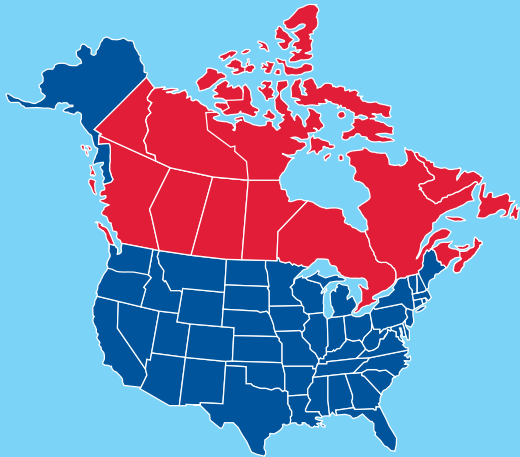

We're here because you never know when you'll hit a bump in the road.

RIFCO RESCUE has you covered across North America

RIFCO RESCUE Roadside Assistance is provided by Road Canada and Road America, both of which are part of the MAPFRE Group. These companies protect over 19 million cars, every day, in North America. Customers can count on fast 24 / 7 / 365 call response utilizing the latest dispatch and locator technology.